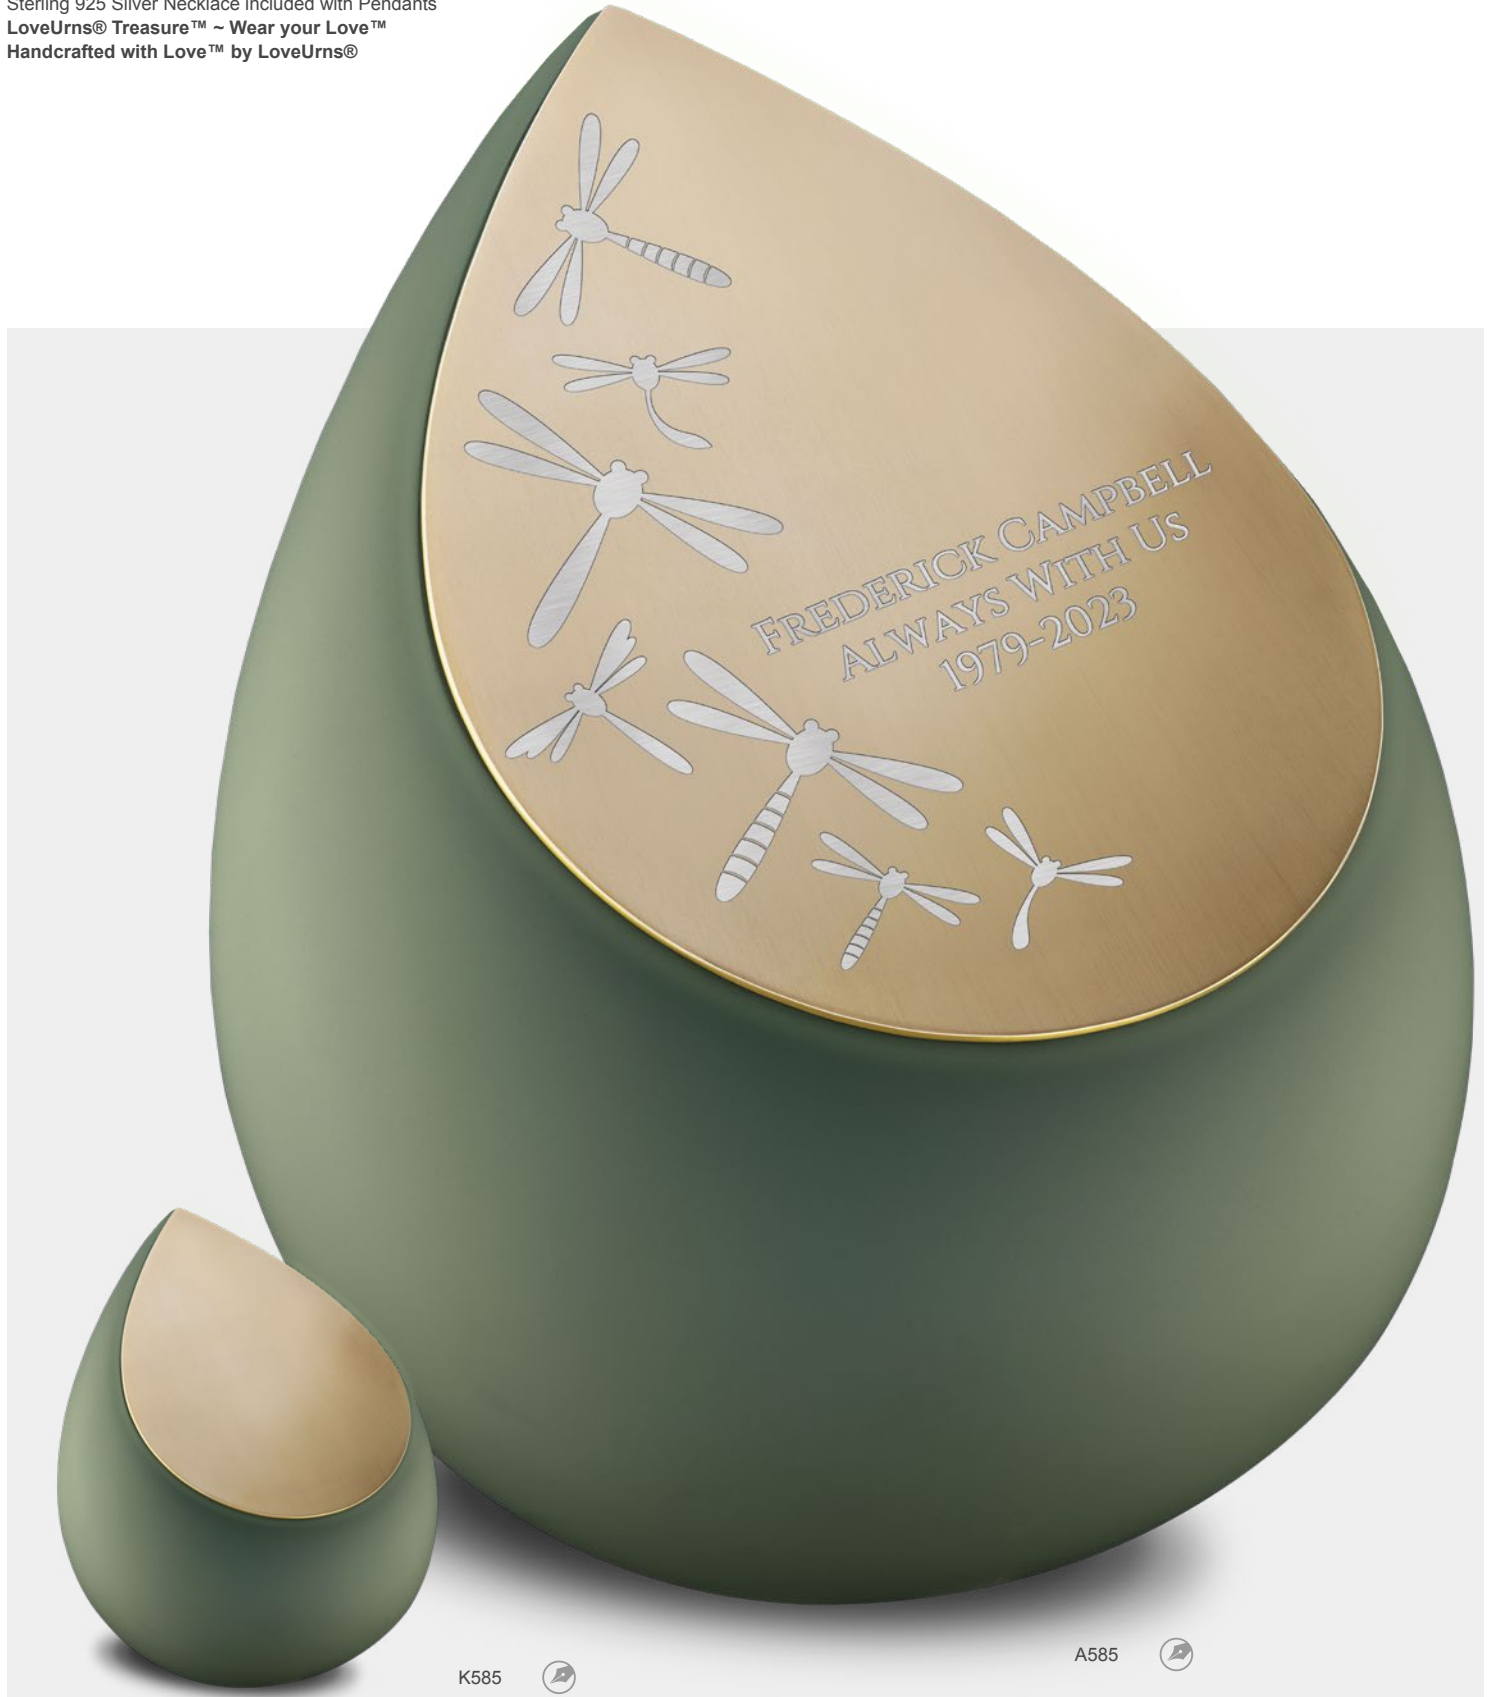

- **A585** Drop™ Standard Adult Urn Sage Green & Bru Gold | Vol. 293 Cu Inch | L 8.3 Inch W 8.5 Inch H 9.8 Inch | Stainless Steel & Alloy | SoftCoat™
- **M585** Drop™ Medium Urn Sage Green & Bru Gold | Vol. 52 Cu Inch | L 5.1 Inch W 5.1 Inch H 5.9 Inch | Stainless Steel & Alloy | SoftCoat™
- **H585** Drop™ Heart Keepsake Urn Sage Green & Bru Gold | Vol. 4 Cu Inch | L 2.8 Inch W 2.8 Inch H 1.8 Inch | Stainless Steel & Alloy | SoftCoat™
- **K585** Drop™ Keepsake Urn Sage Green & Bru Gold | Vol. 7 Cu Inch | L 2.6 Inch W 2.6 Inch H 3.1 Inch | Stainless Steel & Alloy | SoftCoat™
- **T585** Drop™ Tealight Urn Sage Green & Pol Silver | Vol. 19 Cu Inch | L 4.9 Inch W 4.7 Inch H 5.1 Inch | Brass & Alloy | SoftCoat™

- **PD1024** Drop™ Ashes Pendant Pol & Bru Silver | Vol. Symbolic | L 0.6 Inch W 0.7 Inch H 0.4 Inch | Sterling 925 Silver | RhodiumCoat™
- **PD1025** Drop™ Ashes Pendant Pol & Bru Gold Vermeil | Vol. Symbolic | L 0.6 Inch W 0.7 Inch H 0.4 Inch | Sterling 925 Silver | RhodiumCoat™
- **PD1026** Drop™ Ashes Pendant Pol & Bru Rose Gold Vermeil | Vol. Symbolic | L 0.6 Inch W 0.7 Inch H 0.4 Inch | Sterling 925 Silver | RhodiumCoat™

Glass insert included with Tealights - Candle not included
Sterling 925 Silver Necklace included with Pendants
LoveUrns® Treasure™ ~ Wear your Love™
Handcrafted with Love™ by LoveUrns®

Drop™

UK PATENT 90074492440001.00

EUIPO 007449244-0001

US PATENT D938.688

© LOVEURNS® 2023

K585

A585