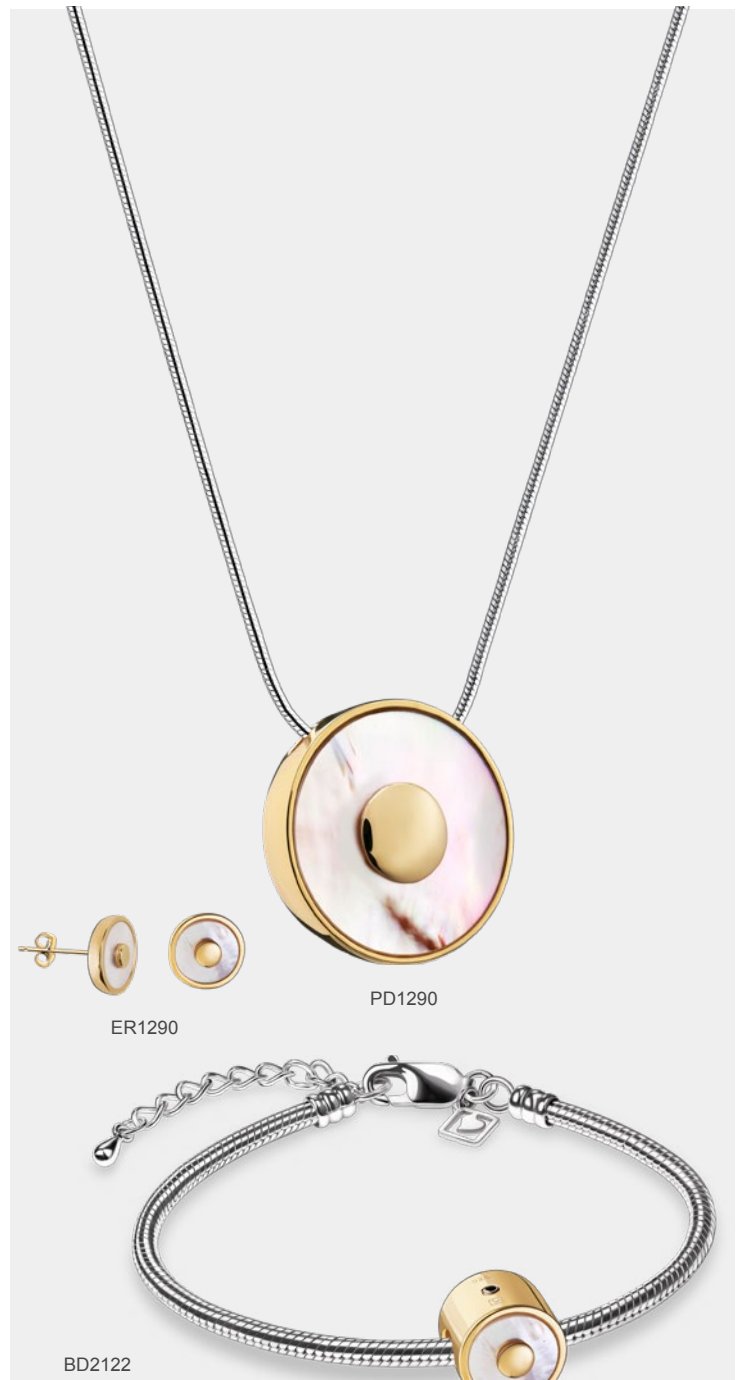

BRACELET SOLD SEPARATELY