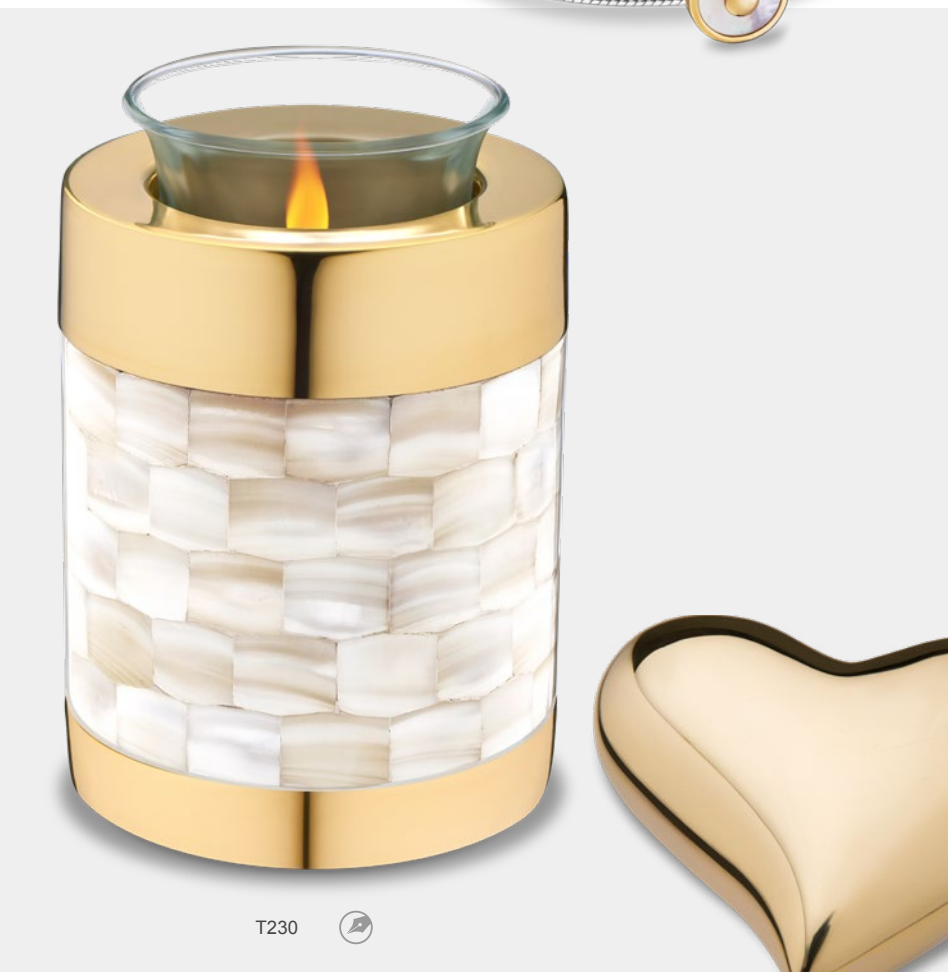

COMFORT

by LoveUrns®

PD1290

ER1290

BD2122

T230

K602

- A230** Mother of Pearl™ Standard Adult Urn Pol Gold | Vol. 220 Cu Inch | L 7.3 Inch W 7.3 Inch H 9.6 Inch | Brass | GlossCoat™
- M230** Mother of Pearl™ Medium Urn Pol Gold | Vol. 62 Cu Inch | L 4.5 Inch W 4.5 Inch H 6.3 Inch | Brass | GlossCoat™
- K230** Mother of Pearl™ Keepsake Urn Pol Gold | Vol. 4 Cu Inch | L 2.2 Inch W 2.2 Inch H 2.8 Inch | Brass | GlossCoat™
- K602** Heart Keepsake Urn Pol Gold | Vol. 4 Cu Inch | L 2.8 Inch W 3.1 Inch H 1.2 Inch | Brass | GlossCoat™
- T230** Mother of Pearl™ Tealight Urn Pol Gold | Vol. 25 Cu Inch | L 3.3 Inch W 3.3 Inch H 4.9 Inch | Brass & Alloy | GlossCoat™

- BD2122** Mother of Pearl™ Ashes Bead Pol Gold Vermeil | Vol. Symbolic | L 0.5 Inch W 0.5 Inch H 0.5 Inch | Sterling 925 Silver | RhodiumCoat™
- PD1290** Mother of Pearl™ Ashes Pendant Pol Gold Vermeil | Vol. Symbolic | L 0.8 Inch W 0.8 Inch H 0.2 Inch | Sterling 925 Silver | RhodiumCoat™
- ER1290** Mother of Pearl™ Stud Earrings Pol Gold Vermeil | L 0.5 Inch W 0.5 Inch H 0.1 Inch | Sterling 925 Silver | RhodiumCoat™