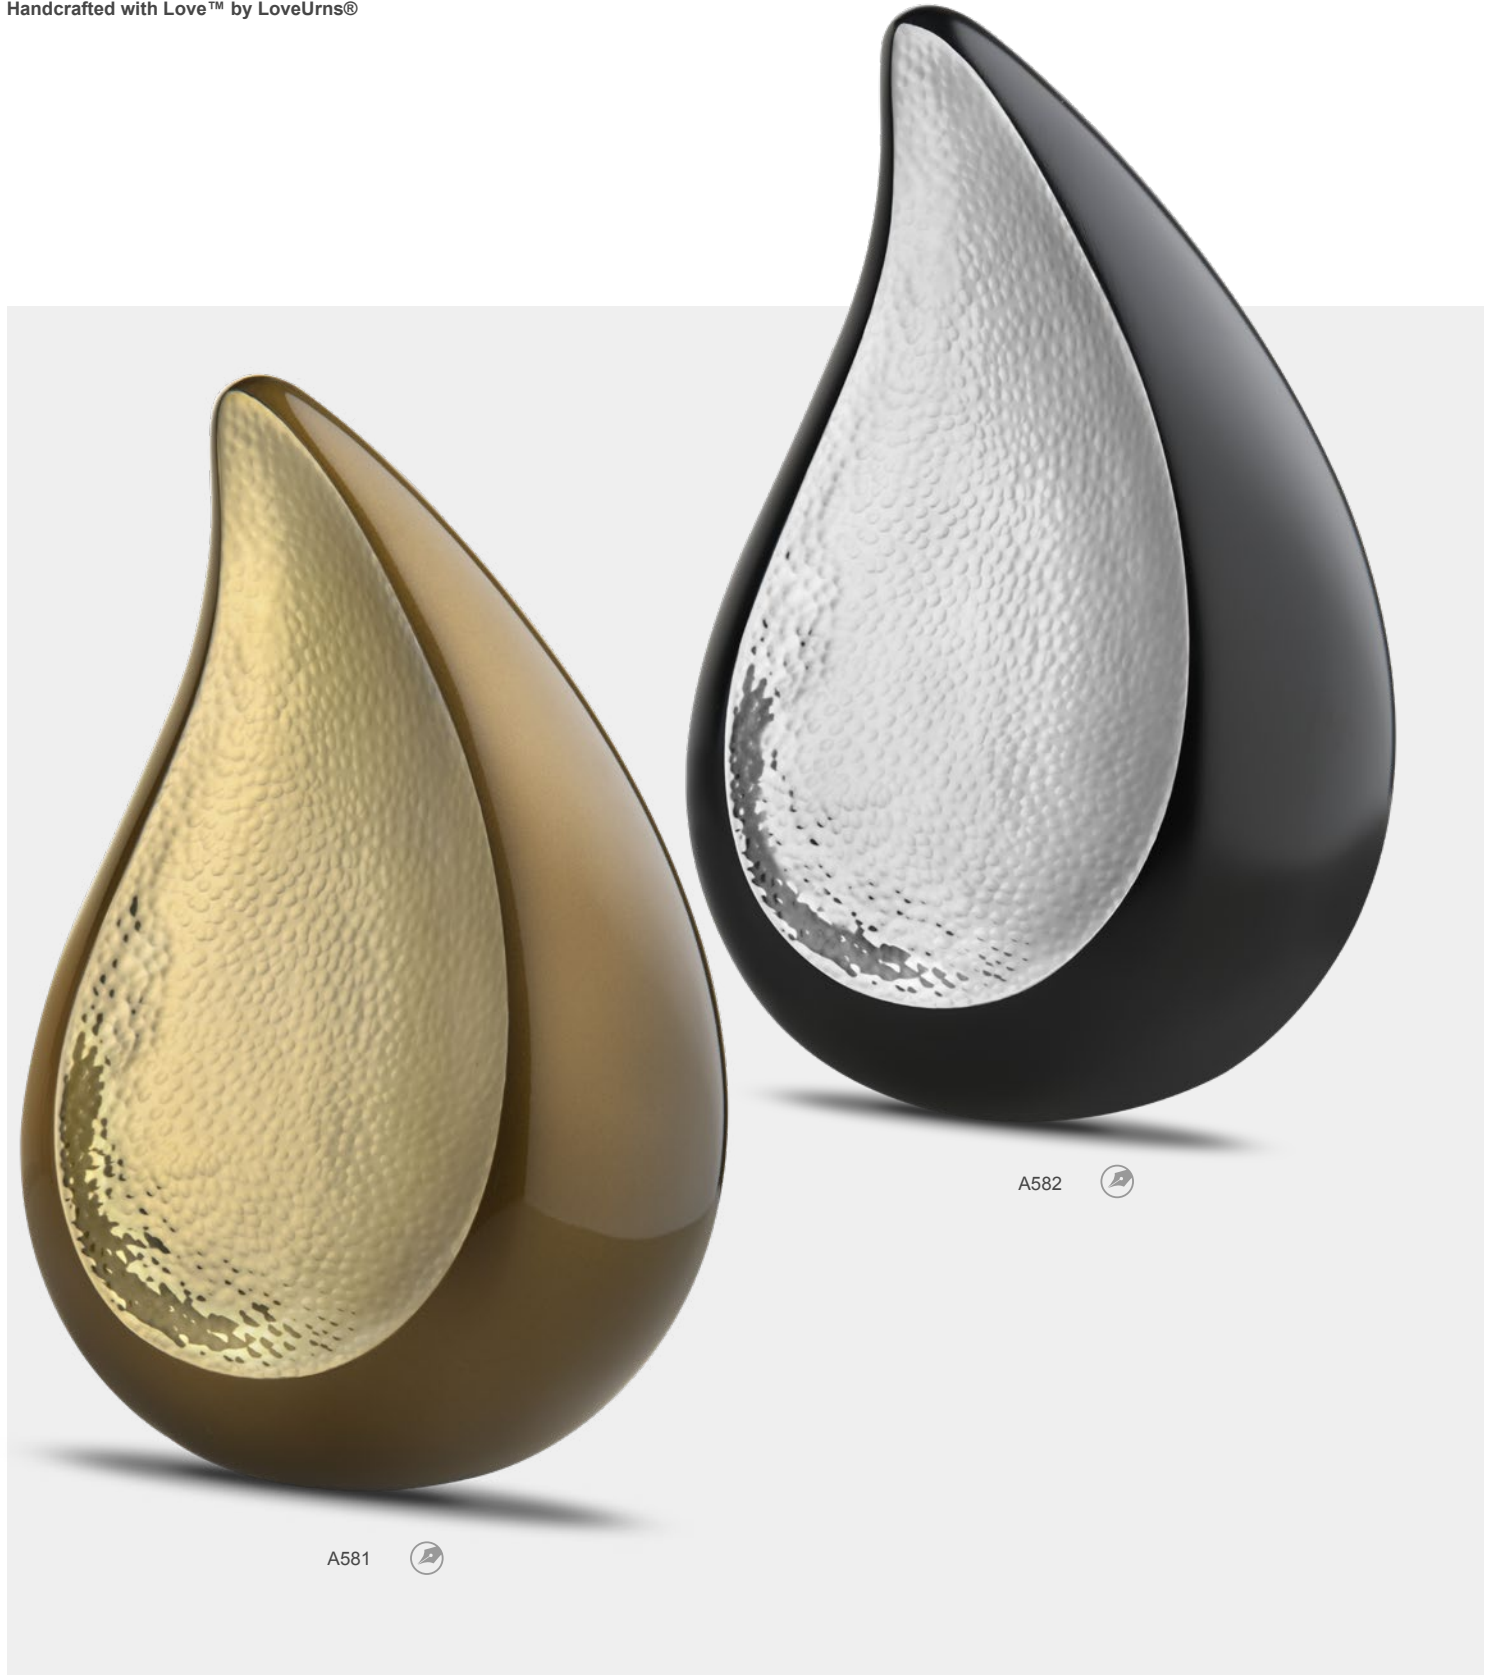

PD1023

BD2060

BRACELET SOLD SEPARATELY

A580

A580 TearDrop™ Standard Adult Urn Midnight & Bru Pewter | Vol. 147 Cu Inch | L 6.7 Inch W 5.5 Inch H 10.8 Inch | Brass | GlossCoat™
A581 TearDrop™ Standard Adult Urn Bronze & Hmd Gold | Vol. 147 Cu Inch | L 6.7 Inch W 5.5 Inch H 10.8 Inch | Brass | GlossCoat™
A582 TearDrop™ Standard Adult Urn Black & Hmd Silver | Vol. 147 Cu Inch | L 6.7 Inch W 5.5 Inch H 10.8 Inch | Brass | SoftCoat™

BD2060 TearDrop™ Ashes Bead Pol & Bru Silver | Vol. Symbolic | L 0.4 Inch W 0.4 Inch H 0.3 Inch | Sterling 925 Silver | RhodiumCoat™
PD1020 TearDrop™ Ashes Pendant Pol & Bru Silver | Vol. Symbolic | L 0.6 Inch W 0.7 Inch H 0.4 Inch | Sterling 925 Silver | RhodiumCoat™
PD1021 TearDrop™ Ashes Pendant Pol & Bru Gold Vermeil | Vol. Symbolic | L 0.6 Inch W 0.7 Inch H 0.4 Inch | Sterling 925 Silver | RhodiumCoat™
PD1023 TearDrop™ Ashes Pendant Pol & Bru Ruthenium | Vol. Symbolic | L 0.6 Inch W 0.7 Inch H 0.4 Inch | Sterling 925 Silver | RhodiumCoat™

Sterling 925 Silver Necklace included with Pendants
 Bracelet not included with Beads, sold separately as AC1001
LoveUrns® Treasure™ ~ Wear your Love™
Handcrafted with Love™ by LoveUrns®

A581

A582

TearDrop™