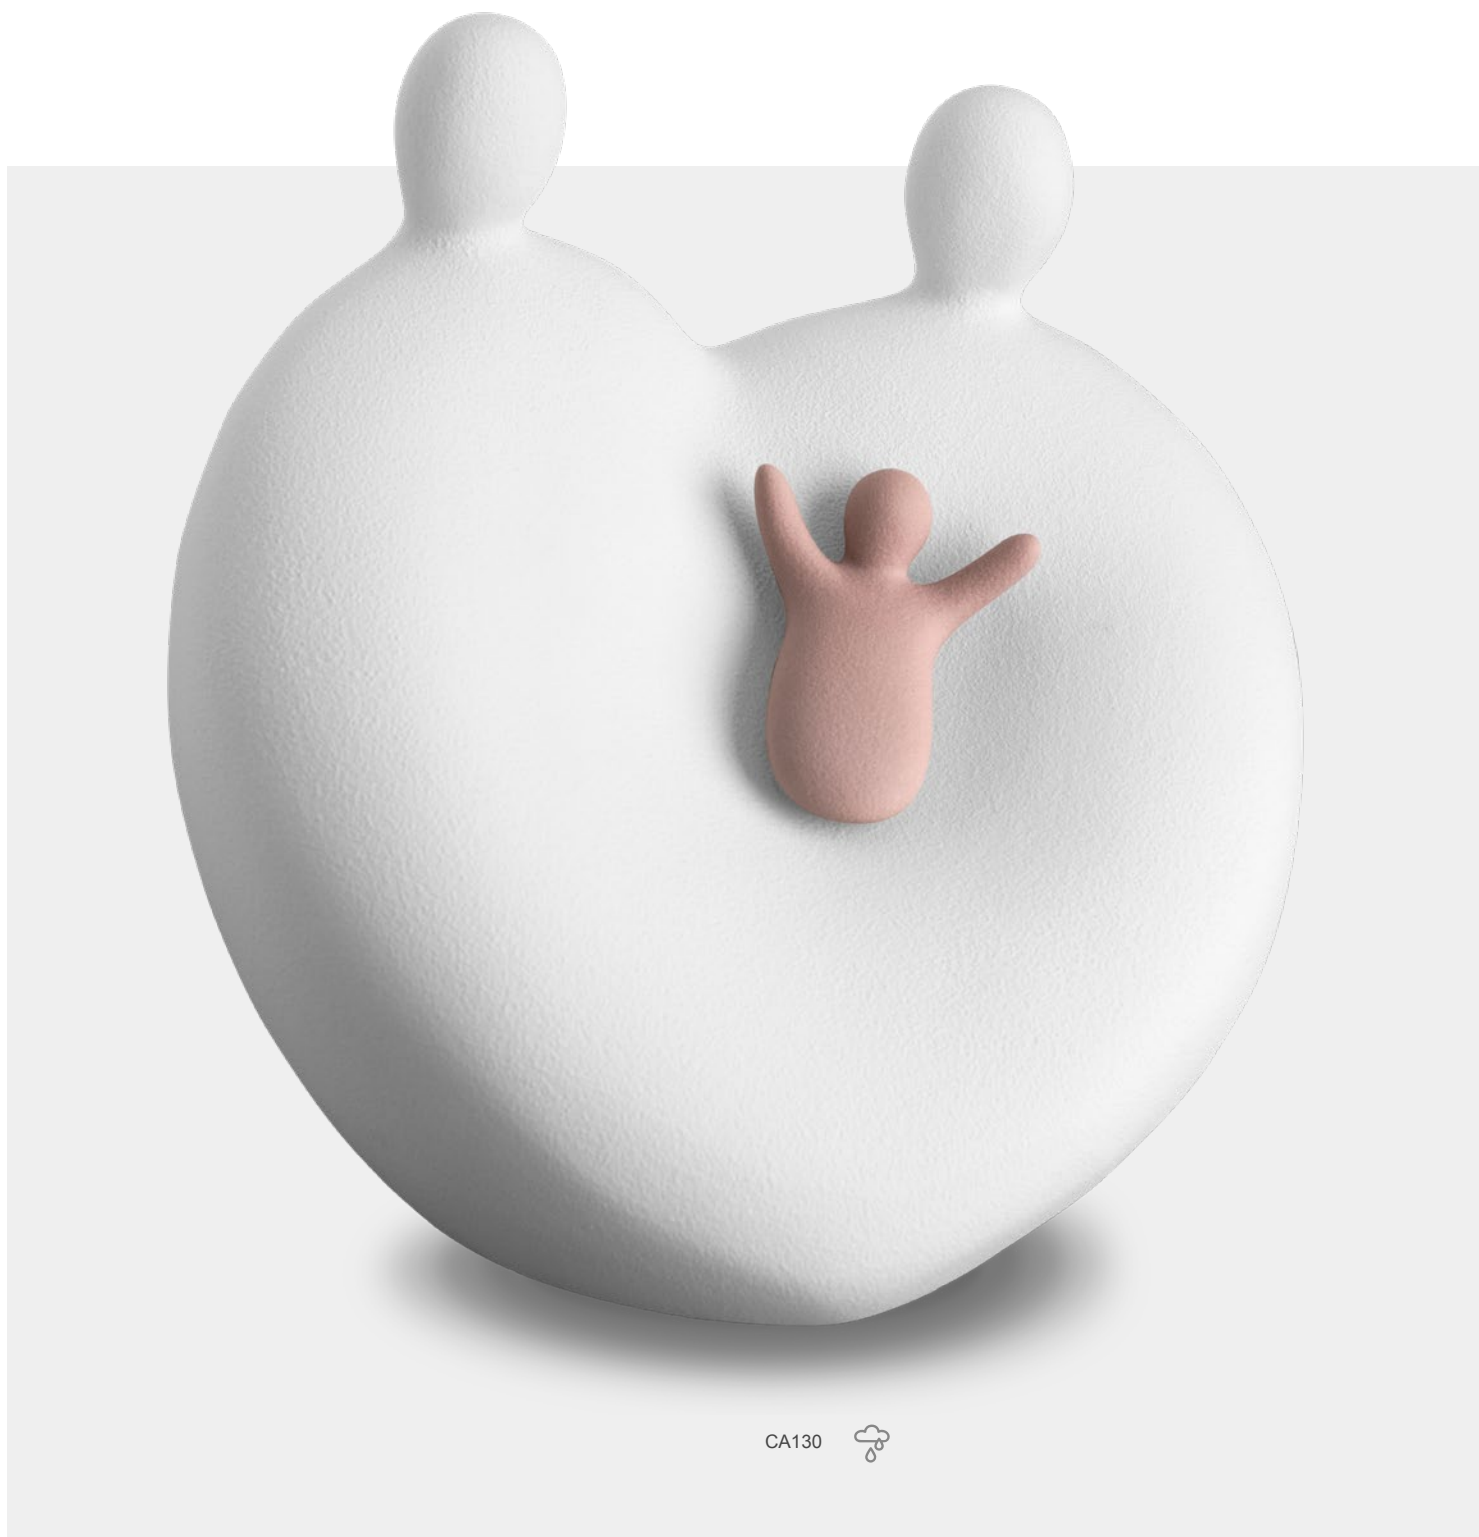

Metal threaded screw on bottom
Handcrafted with Love, Forever Porcelain™ by LoveUrns®

Cradle Child™

© LOVEURNS® 2023

CA130

CA100 Love Dove Standard Adult Urn White | Vol. 177 Cu Inch | L 13.4 Inch W 8.7 Inch H 7.9 Inch | Porcelain