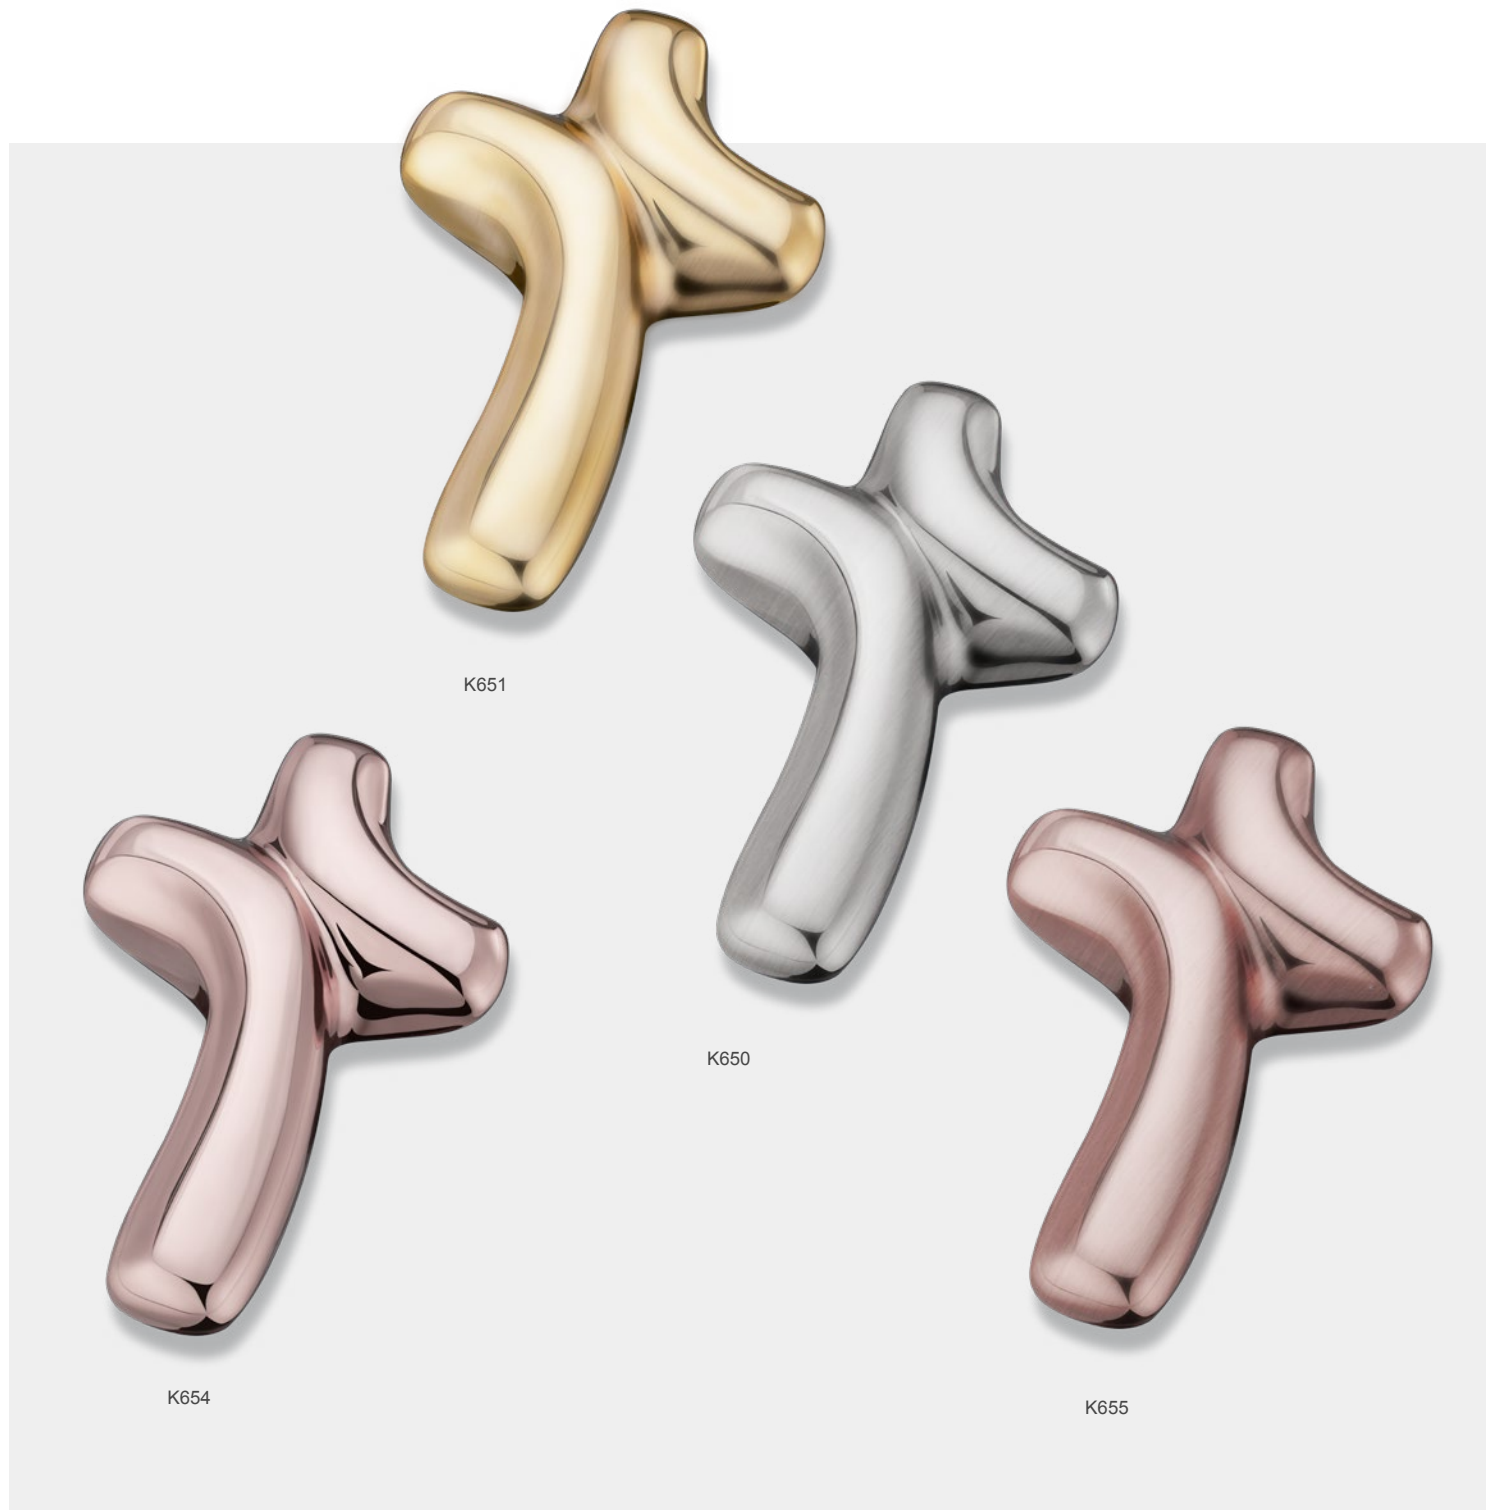

- **K650** ComfortCross™ Keepsake Urn Bru Pewter | Vol. 4 Cu Inch | L 4.1 Inch W 2.6 Inch H 1.4 Inch | Brass | GlossCoat™
- **K651** ComfortCross™ Keepsake Urn Bru Gold | Vol. 4 Cu Inch | L 4.1 Inch W 2.6 Inch H 1.4 Inch | Brass | GlossCoat™
- **K652** ComfortCross™ Keepsake Urn Pol Silver | Vol. 4 Cu Inch | L 4.1 Inch W 2.6 Inch H 1.4 Inch | Brass | GlossCoat™
- **K653** ComfortCross™ Keepsake Urn Pol Gold | Vol. 4 Cu Inch | L 4.1 Inch W 2.6 Inch H 1.4 Inch | Brass | GlossCoat™
- **K654** ComfortCross™ Keepsake Urn Pol RoseGold | Vol. 4 Cu Inch | L 4.1 Inch W 2.6 Inch H 1.4 Inch | Brass | GlossCoat™
- **K655** ComfortCross™ Keepsake Urn Bru RoseGold | Vol. 4 Cu Inch | L 4.1 Inch W 2.6 Inch H 1.4 Inch | Brass | GlossCoat™

- **PD1132** ComfortCross™ Ashes Pendant Pol Silver | Vol. Symbolic | L 0.5 Inch W 0.8 Inch H 0.2 Inch | Sterling 925 Silver | RhodiumCoat™
- **PD1133** ComfortCross™ Ashes Pendant Pol Gold | Vol. Symbolic | L 0.5 Inch W 0.8 Inch H 0.2 Inch | Sterling 925 Silver | RhodiumCoat™

Sterling 925 Silver Necklace included with Pendants
LoveUrns® Treasure™ ~ Wear your Love™
Handcrafted with Love™ by LoveUrns®

ComfortCross™