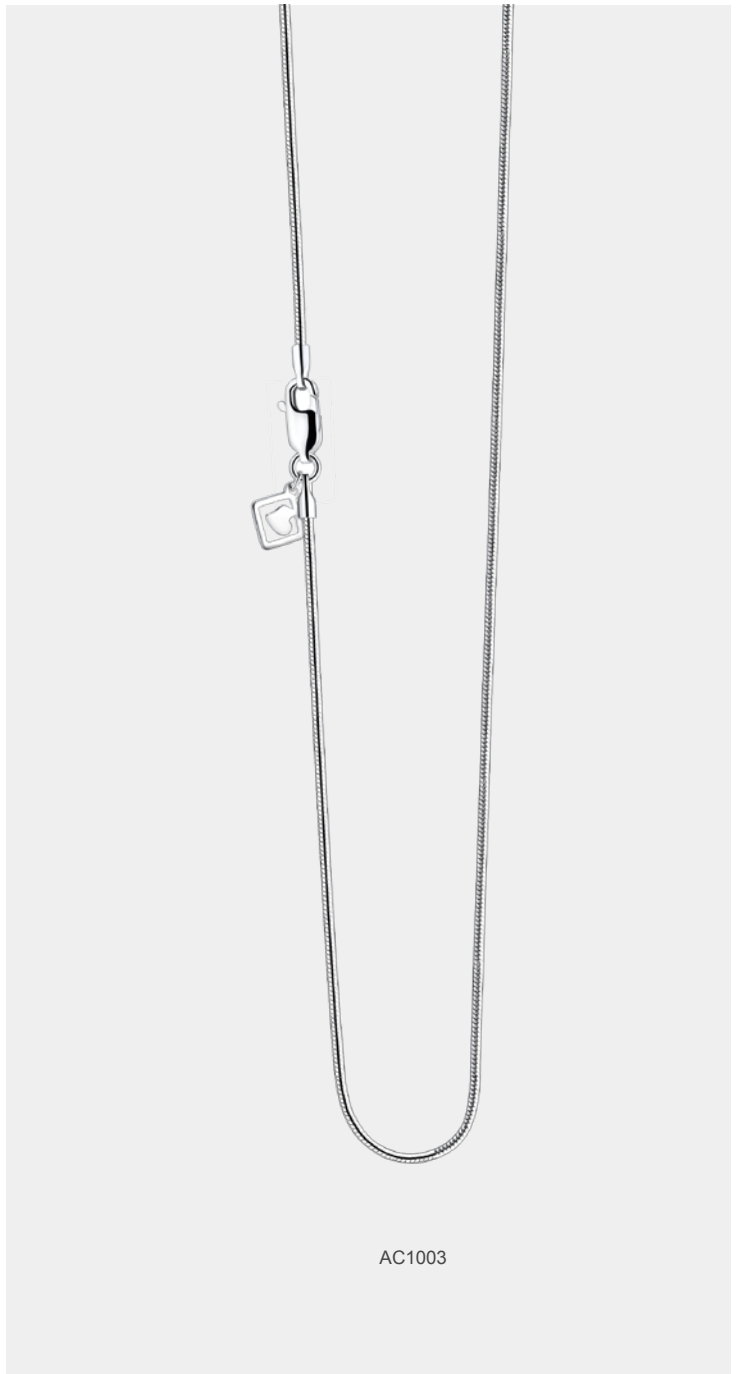

AC1001 Bracelet 23.5 cms 9.5 Inch Accessory Pol Silver | L 9.3 Inch | Sterling 925 Silver | RhodiumCoat™
AC1003 NeckChain 51cms 20 Inch Accessory Pol Silver | L 20.1 Inch | Sterling 925 Silver | RhodiumCoat™

BD2000 LoveHeart™ Ashes Bead Pol Silver | Vol. Symbolic | L 0.4 Inch W 0.4 Inch H 0.4 Inch | Sterling 925 Silver | RhodiumCoat™
BD2002 Spell your Love™ Ashes Bead Pol Silver & Gold Vermeil | Vol. Symbolic | L 0.5 Inch W 0.5 Inch H 0.4 Inch | Sterling 925 Silver | RhodiumCoat™
BD2003 Heart to Heart™ Ashes Bead Pol Silver w/Zirconia | Vol. Symbolic | L 0.5 Inch W 0.5 Inch H 0.4 Inch | Sterling 925 Silver | RhodiumCoat™
BD2013 Glowing Heart™ Ashes Bead Pol Silver & Gold Vermeil | Vol. Symbolic | L 0.6 Inch W 0.5 Inch H 0.3 Inch | Sterling 925 Silver | RhodiumCoat™

Bracelet not included with Beads, sold separately as AC1001
LoveUrns® Treasure™ ~ Wear your Love™

AC1003