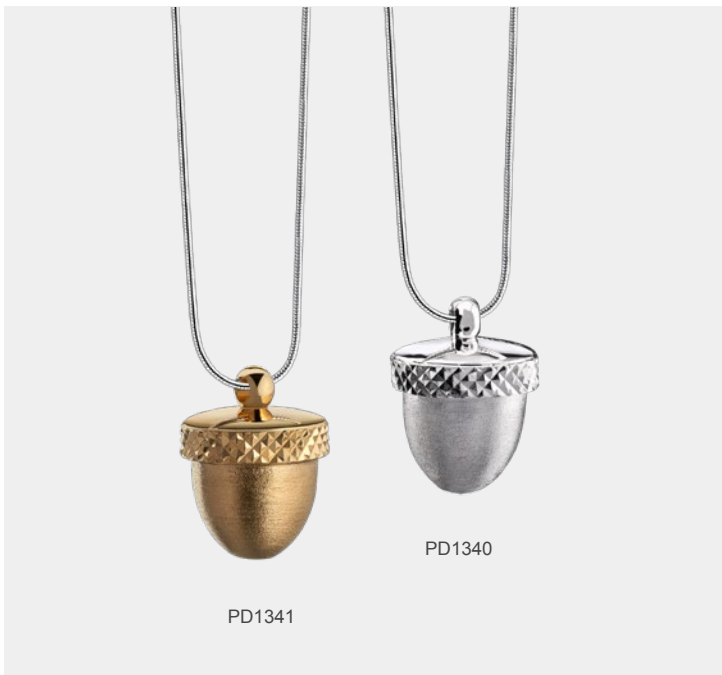

Sterling 925 Silver Necklace included with Pendants
LoveUrns® Treasure™ ~ Wear your Love™

Tribute™

Urn™

Acorn™

Drop™

PD1440

PD1440 Simplicity™ Ashes Pendant Bru Silver w/Swarovski® | Vol. Symbolic | L 0.7 Inch W 0.7 Inch H 0.2 Inch | Sterling 925 Silver | RhodiumCoat™
PD1450 Nirvana™ Azure Ashes Pendant Pol & Bru Silver w/Swarovski® | Vol. Symbolic | L 1 Inch W 0.6 Inch H 0.3 Inch | Sterling 925 Silver | RhodiumCoat™

Sterling 925 Silver Necklace included with Pendants
LoveUrns® Treasure™ ~ Wear your Love™

PD1450

Nirvana Azure™

PD1004

PD1371

PD1370

PD1004 LoveWings™ Ashes Pendant Pol & Bru Silver | Vol. Symbolic | L 0.6 Inch W 0.7 Inch H 0.3 Inch | Sterling 925 Silver | RhodiumCoat™
PD1220 Feather™ Ashes Pendant Pol Silver | Vol. Symbolic | L 1.5 Inch W 0.5 Inch H 0.2 Inch | Sterling 925 Silver | RhodiumCoat™
PD1370 AngelWings™ Ashes Pendant Pol & Bru Silver | Vol. Symbolic | L 0.7 Inch W 1.1 Inch H 0.2 Inch | Sterling 925 Silver | RhodiumCoat™
PD1371 AngelWings™ Ashes Pendant Pol & Bru Gold Vermeil | Vol. Symbolic | L 0.7 Inch W 1.1 Inch H 0.2 Inch | Sterling 925 Silver | RhodiumCoat™