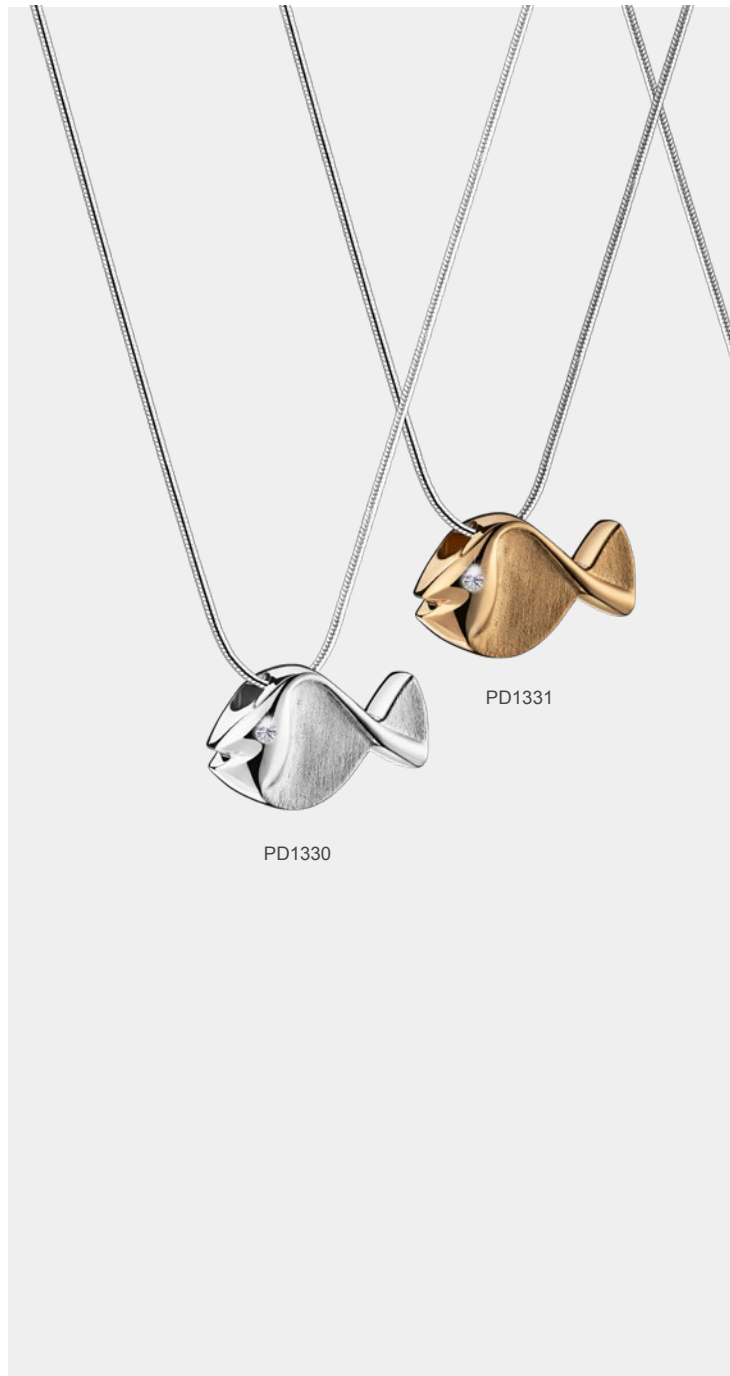

- PD1240 Anchor™ Ashes Pendant Pol Silver | Vol. Symbolic | L 0.6 Inch W 0.8 Inch H 0.3 Inch | Sterling 925 Silver | RhodiumCoat™
- PD1300 Lotus™ Ashes Pendant Bru Silver w/Zirconia | Vol. Symbolic | L 0.7 Inch W 0.6 Inch H 0.3 Inch | Sterling 925 Silver | RhodiumCoat™
- PD1301 Lotus™ Ashes Pendant Bru Gold Vermeil w/Zirconia | Vol. Symbolic | L 0.7 Inch W 0.6 Inch H 0.3 Inch | Sterling 925 Silver | RhodiumCoat™
- PD1330 Fish™ Ashes Pendant Pol & Bru Silver w/Zirconia | Vol. Symbolic | L 0.7 Inch W 0.5 Inch H 0.2 Inch | Sterling 925 Silver | RhodiumCoat™
- PD1331 Fish™ Ashes Pendant Pol & Bru Gold Vermeil w/Zirconia | Vol. Symbolic | L 0.7 Inch W 0.5 Inch H 0.2 Inch | Sterling 925 Silver | RhodiumCoat™
- PD1480 SeaShell™ Pearl Ashes Pendant Pol & Bru Silver | Vol. Symbolic | L 0.8 Inch W 0.7 Inch H 0.3 Inch | Sterling 925 Silver | RhodiumCoat™
- PD1481 SeaShell™ Pearl Ashes Pendant Pol & Bru Gold Vermeil | Vol. Symbolic | L 0.8 Inch W 0.7 Inch H 0.3 Inch | Sterling 925 Silver | RhodiumCoat™

Sterling 925 Silver Necklace included with Pendants
LoveUrns® Treasure™ ~ Wear your Love™

Fish™