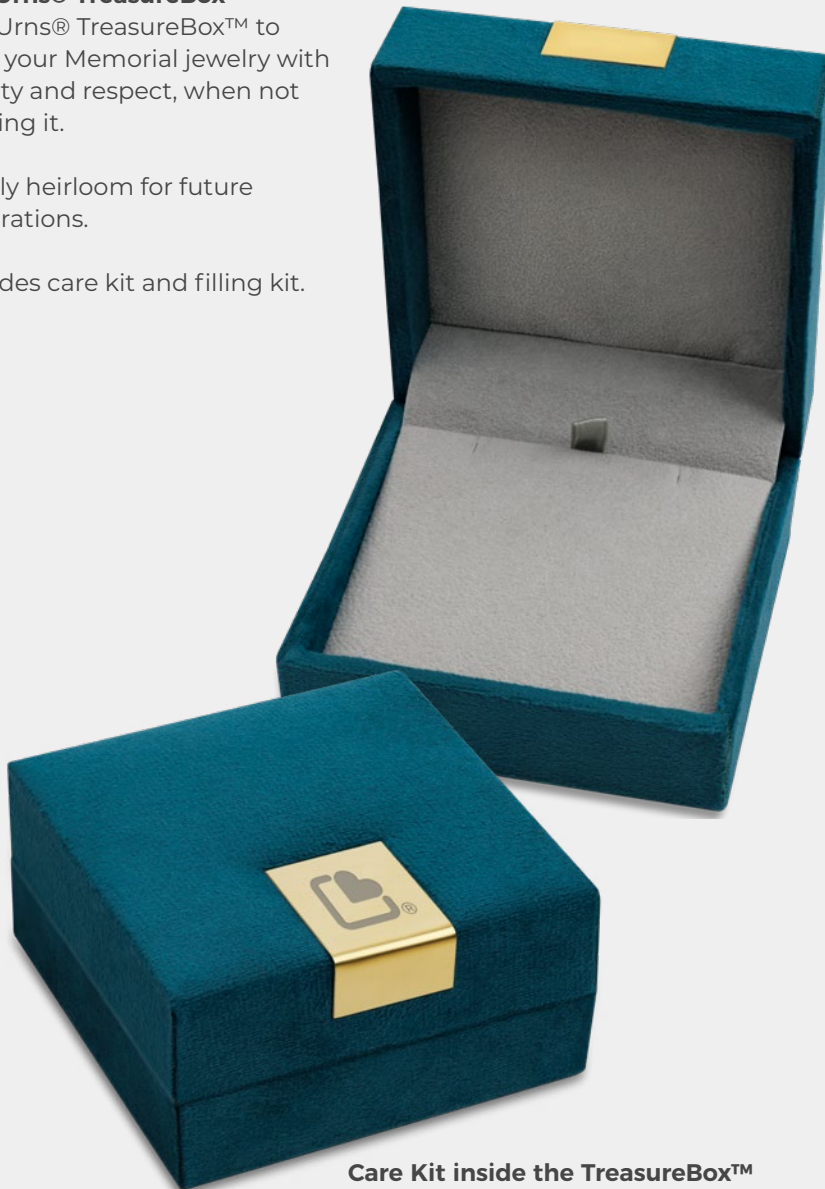

Necklace and Bracelet

Pendants include Necklace, made from 925 Sterling Silver Rhodium Plated. 18 Inch length with 2.25 Inch extension and lobster claw closure. Cremation Beads do not include a Bracelet. Separately available as #AC1001.

Ashes Chamber

Allen Screws and tools provided for easy opening and secure closing of ashes chamber.

Design

Combination of Classic and Contemporary designs ~ Discreet Memorial Jewelry.

LoveUrns® TreasureBox™

LoveUrns® TreasureBox™ to keep your Memorial jewelry with dignity and respect, when not wearing it.

Family heirloom for future generations.

Includes care kit and filling kit.

Care Kit inside the TreasureBox™