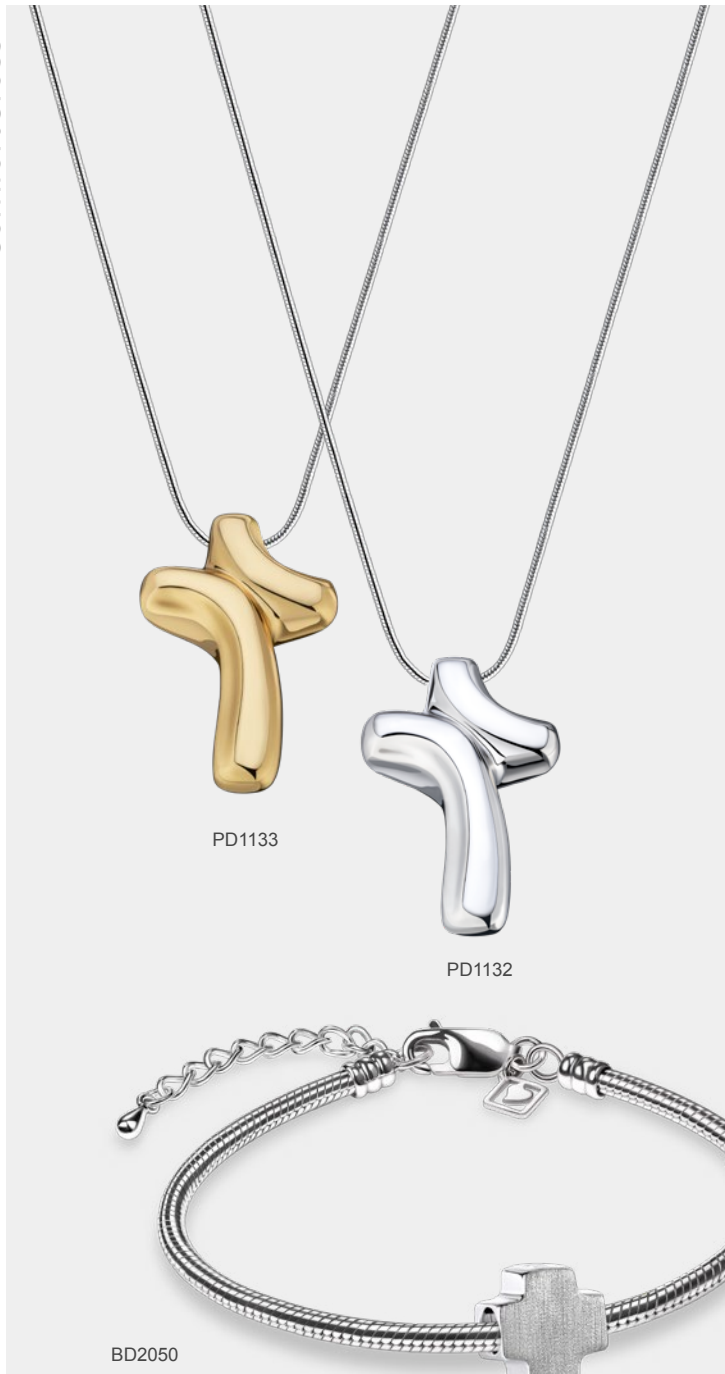

- **PD1090** Cross™ Ashes Pendant Pol Silver | Vol. Symbolic | L 0.7 Inch W 0.9 Inch H 0.3 Inch | Sterling 925 Silver | RhodiumCoat™
- **PD1130** Cross™ Elegant Ashes Pendant Bru Silver | Vol. Symbolic | L 0.9 Inch W 1.3 Inch H 0.3 Inch | Sterling 925 Silver | RhodiumCoat™
- **PD1131** Cross™ Elegant Ashes Pendant Bru Ruthenium | Vol. Symbolic | L 0.9 Inch W 1.3 Inch H 0.3 Inch | Sterling 925 Silver | RhodiumCoat™
- **PD1132** ComfortCross™ Ashes Pendant Pol Silver | Vol. Symbolic | L 0.5 Inch W 0.8 Inch H 0.2 Inch | Sterling 925 Silver | RhodiumCoat™
- **PD1133** ComfortCross™ Ashes Pendant Pol Gold | Vol. Symbolic | L 0.5 Inch W 0.8 Inch H 0.2 Inch | Sterling 925 Silver | RhodiumCoat™
- **PD1520** ItalianHorn™ Ashes Pendant Pol Silver | Vol. Symbolic | L 0.3 Inch W 1.2 Inch H 0.3 Inch | Sterling 925 Silver | RhodiumCoat™
- **PD1521** ItalianHorn™ Ashes Pendant Pol Gold Vermeil | Vol. Symbolic | L 0.3 Inch W 1.2 Inch H 0.3 Inch | Sterling 925 Silver | RhodiumCoat™

BD2050 Cross™ Ashes Bead Bru Silver | Vol. Symbolic | L 0.5 Inch W 0.5 Inch H 0.3 Inch | Sterling 925 Silver | RhodiumCoat™

Sterling 925 Silver Necklace included with Pendants
Bracelet not included with Beads, sold separately as AC1001
LoveUrns® Treasure™ ~ Wear your Love™

ComfortCross™

BRACELET SOLD SEPARATELY