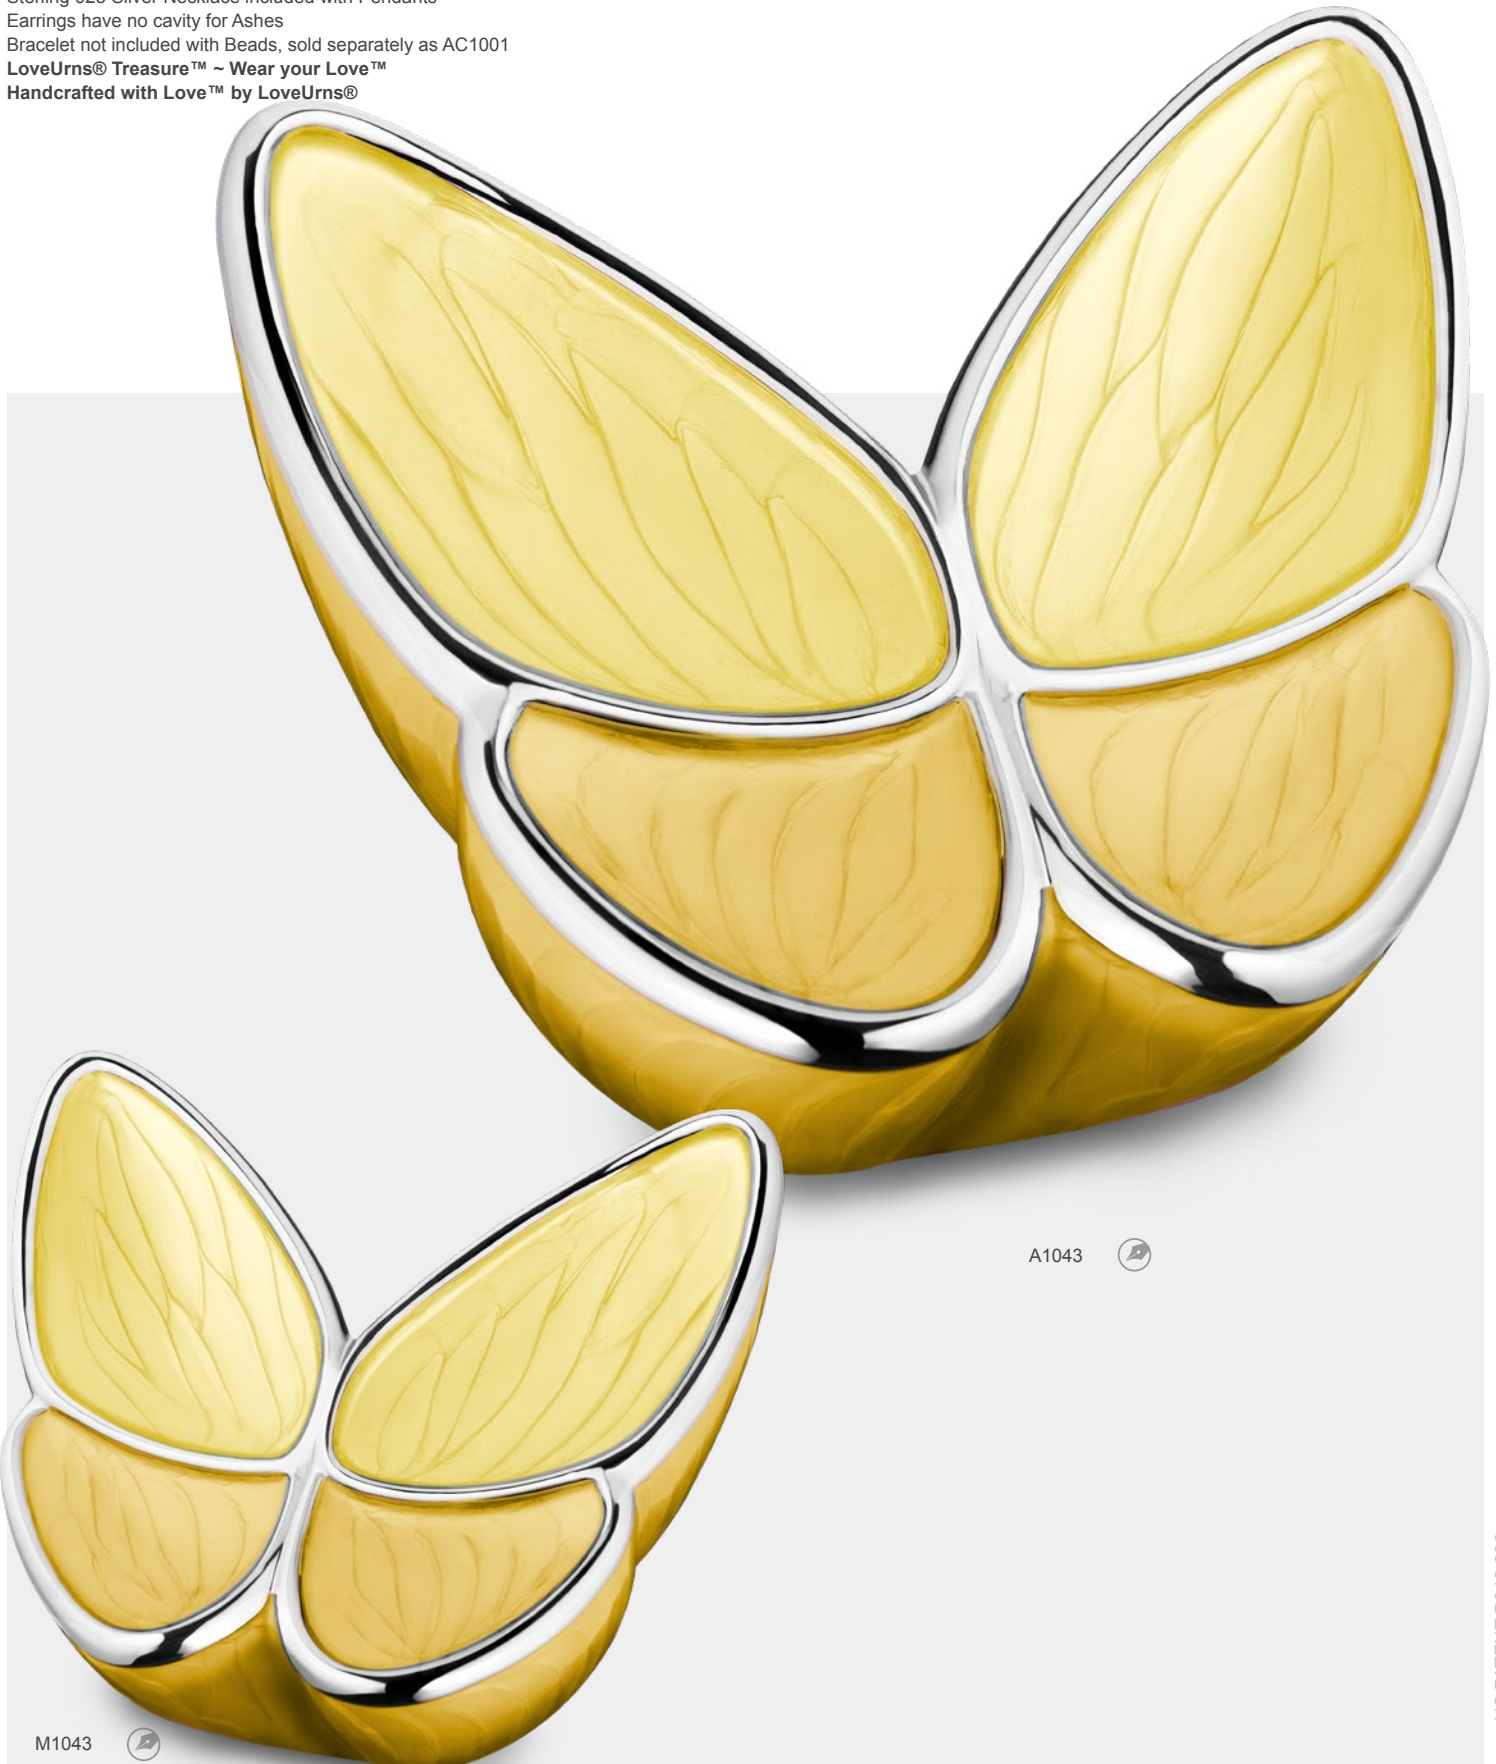

A1043 Wings of Hope™ Standard Adult Urn Pearl Yellow & Pol Silver | Vol. 220 Cu Inch | L 8.3 Inch W 10.6 Inch H 9.1 Inch | Brass & Alloy | PearlCoat™
M1043 Wings of Hope™ Medium Urn Pearl Yellow & Pol Silver | Vol. 25 Cu Inch | L 4.5 Inch W 6.5 Inch H 4.5 Inch | Brass & Alloy | PearlCoat™
K1043 Wings of Hope™ Keepsake Urn Pearl Yellow & Pol Silver | Vol. 4 Cu Inch | L 2.4 Inch W 3.3 Inch H 2.4 Inch | Brass & Alloy | PearlCoat™

PD1203 Wings of Hope™ Ashes Pendant Pearl Yellow & Pol Silver | Vol. Symbolic | L 0.8 Inch W 0.6 Inch H 0.2 Inch | Sterling 925 Silver | RhodiumCoat™
BD2093 Wings of Hope™ Ashes Bead Pearl Yellow & Pol Silver | Vol. Symbolic | L 0.5 Inch W 0.5 Inch H 0.3 Inch | Sterling 925 Silver | RhodiumCoat™
ER1203 Wings of Hope™ Stud Earrings Pearl Yellow & Pol Silver | L 0.5 Inch W 0.4 Inch H 0.1 Inch | Sterling 925 Silver | RhodiumCoat™

Sterling 925 Silver Necklace included with Pendants

Earrings have no cavity for Ashes

Bracelet not included with Beads, sold separately as AC1001

LoveUrns® Treasure™ ~ Wear your Love™

Handcrafted with Love™ by LoveUrns®

Wings of Hope™

A1043

M1043

© LOVEURNS® 2023

US PATENT D812,336