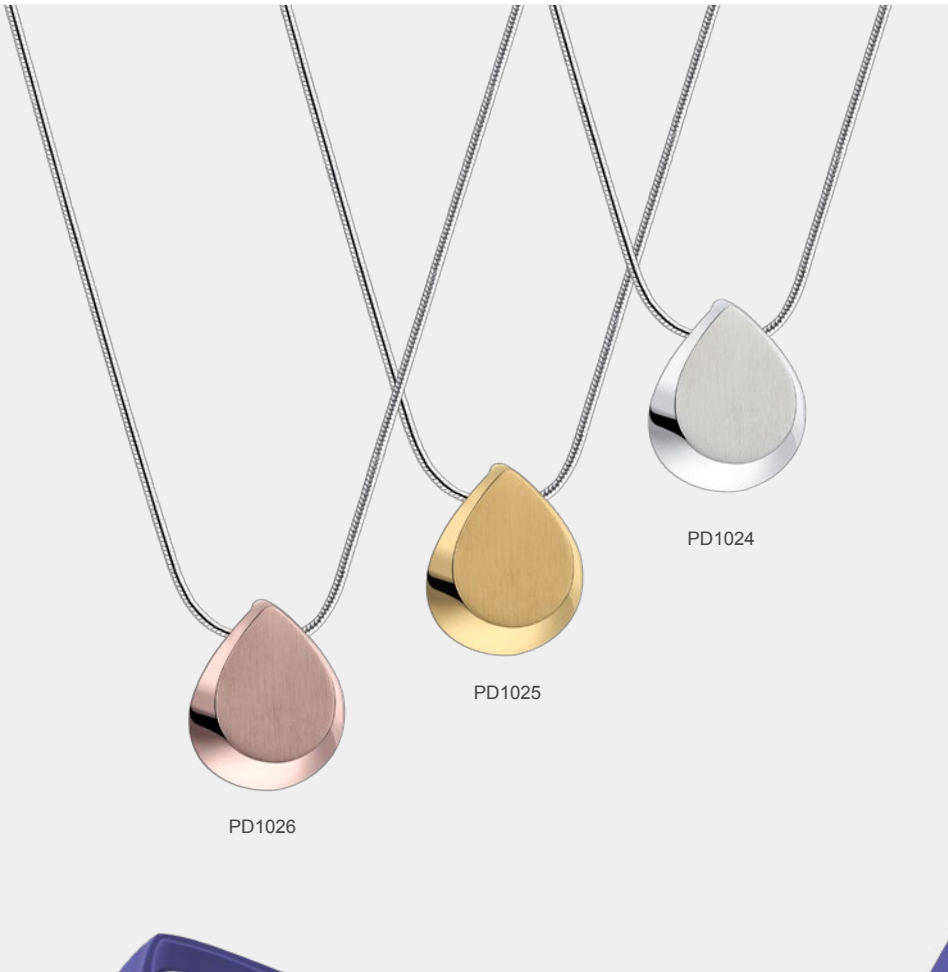

PD1026

PD1025

PD1024