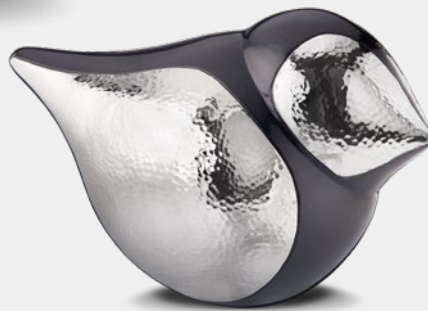

PD1280 SoulBird™ Ashes Pendant Pol Silver | Vol. Symbolic | L 0.7 Inch W 0.6 Inch H 0.3 Inch | Sterling 925 Silver | RhodiumCoat™

Sterling 925 Silver Necklace included with Pendants
LoveUrns® Treasure™ ~ Wear your Love™
Handcrafted with Love™ by LoveUrns®

A562

PD1280

SoulBirds™

US PATENT D672,935

A561 

A560 

K561 

K560 

- A550 LoveBird™ Standard Adult Urn Midnight & Bru Pewter | Vol. 94 Cu Inch | L 8.9 Inch W 5.7 Inch H 7.5 Inch | Brass | GlossCoat™
- A551 LoveBird™ Standard Adult Urn Bronze & Hmd Gold | Vol. 94 Cu Inch | L 8.9 Inch W 5.7 Inch H 7.5 Inch | Brass | GlossCoat™
- A560 SoulBird™ Standard Adult Urn Midnight & Hmd Silver | Vol. 235 Cu Inch | L 10.2 Inch W 7.3 Inch H 8.5 Inch | Brass | GlossCoat™
- A561 SoulBird™ Standard Adult Urn Midnight & Hmd Silver | Vol. 226 Cu Inch | L 11.6 Inch W 7.3 Inch H 7.9 Inch | Brass | GlossCoat™
- K550 LoveBird™ Keepsake Urn Midnight & Bru Pewter | Vol. 4 Cu Inch | L 3.1 Inch W 2.4 Inch H 2.8 Inch | Brass | GlossCoat™
- K551 LoveBird™ Keepsake Urn Bronze & Hmd Gold | Vol. 4 Cu Inch | L 3.1 Inch W 2.4 Inch H 2.8 Inch | Brass | GlossCoat™
- K560 SoulBird™ Keepsake Urn Midnight & Hmd Silver | Vol. 4 Cu Inch | L 3 Inch W 1.8 Inch H 2.4 Inch | Brass | GlossCoat™
- K561 SoulBird™ Keepsake Urn Midnight & Hmd Silver | Vol. 4 Cu Inch | L 3.1 Inch W 2 Inch H 2 Inch | Brass | GlossCoat™