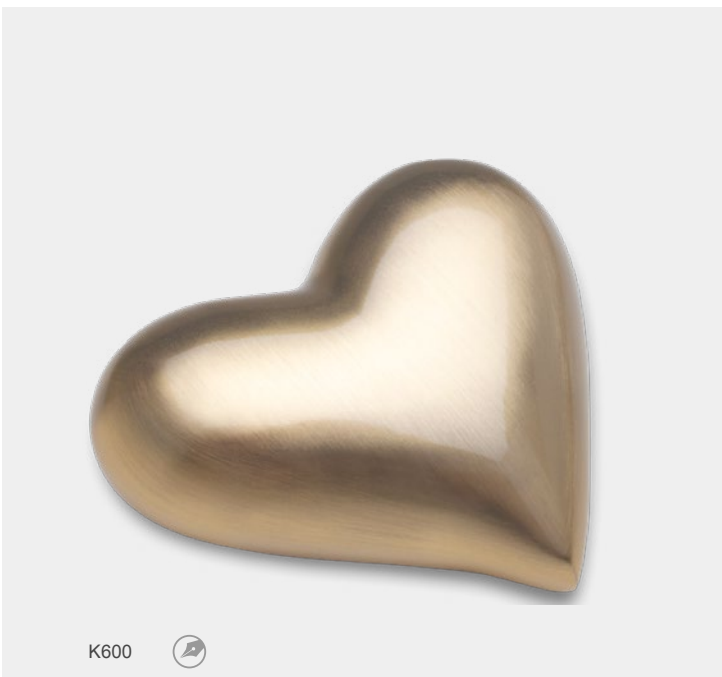

- BD2070** Awareness™ Ashes Bead Pink & Pol Silver w/Zirconia | Vol. Symbolic | L 0.4 Inch W 0.4 Inch H 0.3 Inch | Sterling 925 Silver | RhodiumCoat™
- PD1100** Awareness™ Ashes Pendant Pink & Pol Silver w/Zirconia | Vol. Symbolic | L 0.5 Inch W 0.7 Inch H 0.2 Inch | Sterling 925 Silver | RhodiumCoat™

Sterling 925 Silver Necklace included with Pendants
 Bracelet not included with Beads, sold separately as AC1001
 Glass insert included with Tealights - Candle not included
LoveUrns® Treasure™ ~ Wear your Love™
Handcrafted with Love™ by LoveUrns®

Awareness™
 UK PATENT 9002763110-0001
 EUIPO 002763110-0001
 BRACELET SOLD SEPARATELY US PATENTD762,340

© LOVEURNS® 2023

R1011

R1010

K600

K610

- A510 Adore™ Standard Adult Urn Midnight & Pol Silver | Vol. 293 Cu Inch | L 7.7 Inch W 7.7 Inch H 10.2 Inch | Brass & Alloy | GlossCoat™
- A511 Adore™ Standard Adult Urn Bronze & Bru Gold | Vol. 293 Cu Inch | L 7.7 Inch W 7.7 Inch H 10.2 Inch | Brass & Alloy | GlossCoat™
- K510 Adore™ Keepsake Urn Midnight & Pol Silver | Vol. 7 Cu Inch | L 2.4 Inch W 2.4 Inch H 3 Inch | Brass | GlossCoat™
- K511 Adore™ Keepsake Urn Bronze & Bru Gold | Vol. 7 Cu Inch | L 2.4 Inch W 2.4 Inch H 3 Inch | Brass | GlossCoat™
- K600 Heart Keepsake Urn Bru Gold | Vol. 4 Cu Inch | L 2.8 Inch W 3.1 Inch H 1.2 Inch | Brass | GlossCoat™
- K610 Heart Keepsake Urn Bronze & Hmd Gold | Vol. 4 Cu Inch | L 2.8 Inch W 3.1 Inch H 1.2 Inch | Brass | GlossCoat™
- R1010 Keepsake Holder Accessory Bru Pewter | L 3 Inch W 2.4 Inch H 2.4 Inch | Brass | GlossCoat™
- R1011 Keepsake Holder Accessory Bru Gold | L 3 Inch W 2.4 Inch H 2.4 Inch | Brass | GlossCoat™

Handcrafted with Love™ by LoveUrns®

A511 

A510 

K511 

K510 

Adore™

UK PATENT 90017971350004.00

EUIPO 001797135-0004